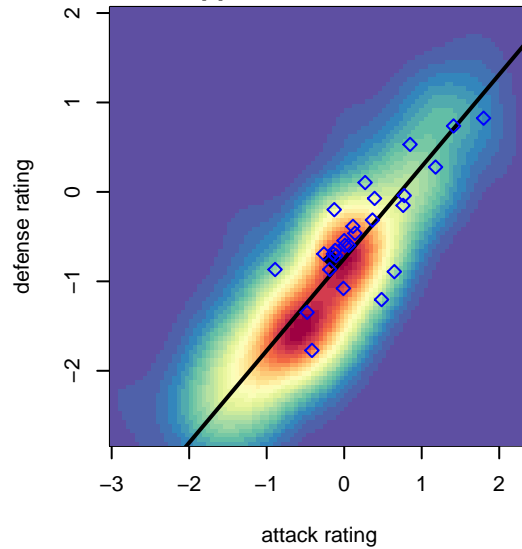

**attack and defense rating
relative to others at age
and all opponents in last 13 months**