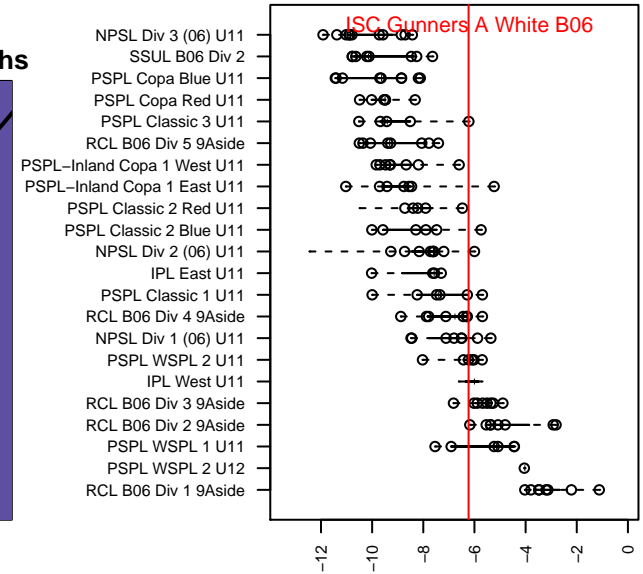

**attack and defense rating
relative to others at age
and all opponents in last 13 months**