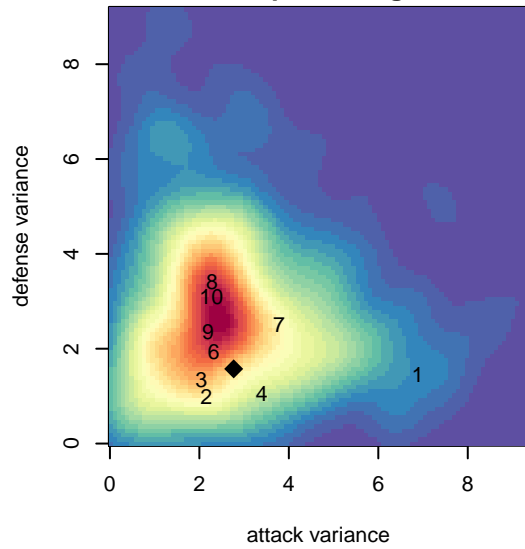

# ISC Gunners A White B06

Issaquah SC  
 Issaquah, WA  
 B06 total strength=668  
 attack=0.85 defense=0.47  
 fall league = PSPL WSPL 2 U11  
 spr league = Spr PSPL SuperLeague 2 U11

alt names used:  
 ISC Gunners B06A White  
 ISC GUNNERS FCISC GUNNERS B06A WHIT  
 ISC GUNNERS FC ISC GUNNERS B06A WHI  
 ISC GUNNERS FCISC GUNNERS B06A WHIT  
 ISC Gunners B06A White  
 ISC Gunners B06A White  
 ISC Gunners B06A White

**ISC Gunners A White B06**  
 Dots are actual minus expected GF (blue circles) and GA (red triangles).  
 Blue line is smoothed change in attack strength. Red is smoothed change in defense strength.

**attack and defense variance (black dot)  
relative to other teams  
and top 10 in region**