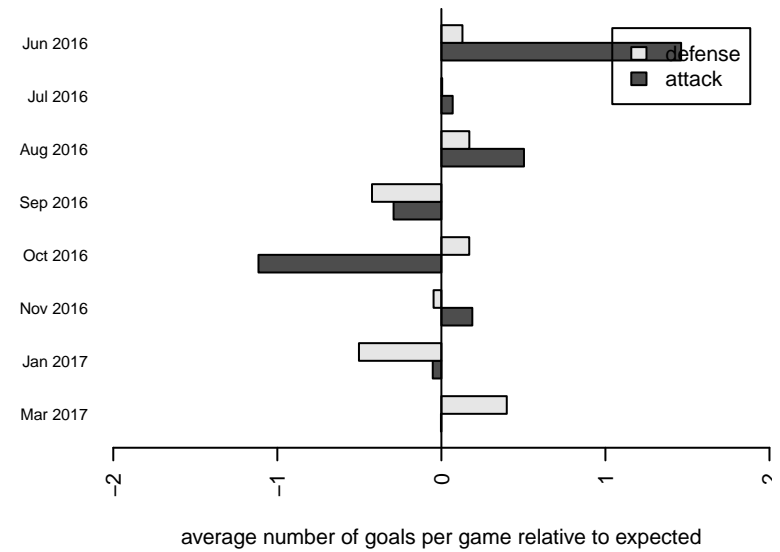

Performance relative to 13 month average