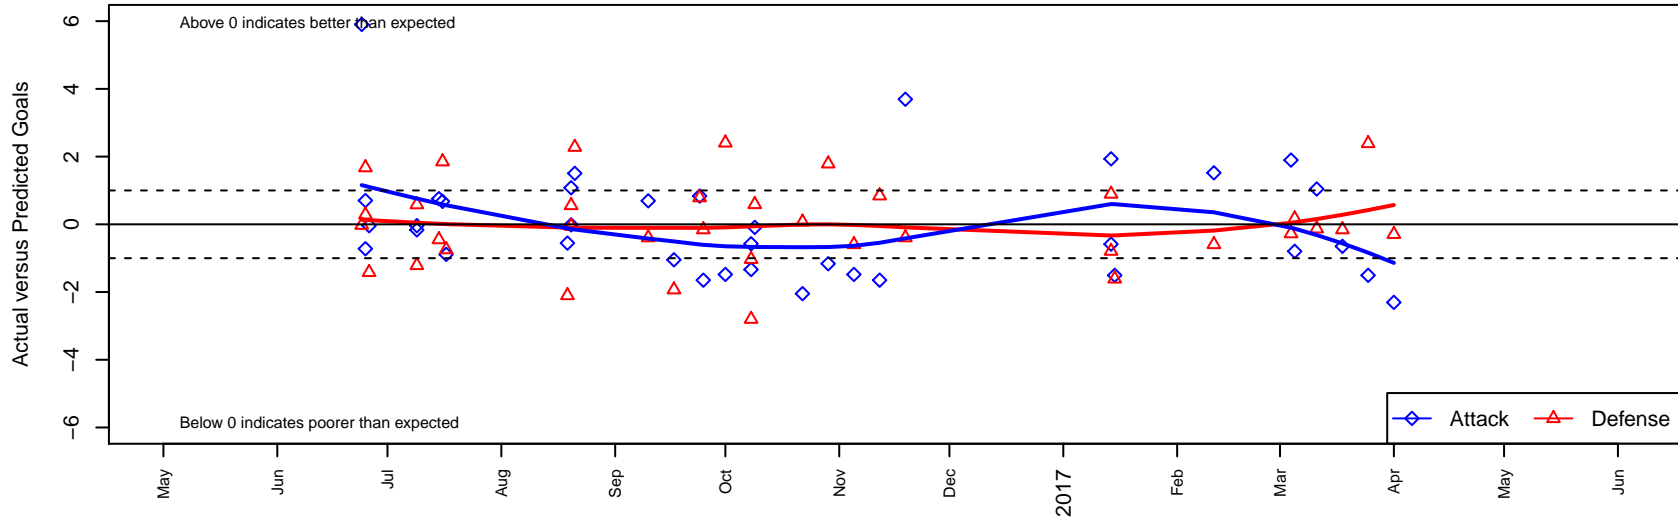

# ISC Gunners A White B06

Issaquah SC  
 Issaquah, WA  
 B06 total strength=668  
 attack=0.85 defense=0.47  
 fall league = PSPL WSPL 2 U11  
 spr league = Spr PSPL SuperLeague 2 U11

alt names used:  
 ISC Gunners B06A White  
 ISC GUNNERS FCISC GUNNERS B06A WHIT  
 ISC GUNNERS FC ISC GUNNERS B06A WHI  
 ISC GUNNERS FCISC GUNNERS B06A WHIT  
 ISC Gunners B06A White  
 ISC Gunners B06A White  
 ISC Gunners B06A White

Venues played:  
 2016 Clash At the Border Div 1 Gold/Silver/Bro  
 2016 Gunners Invitational 2006 Gold  
 2016 Nike Crossfire Challenge Gold 9v9 U11  
 2016 NWCL 06  
 2016 PSPL WSPL 2 U11  
 2016 PacNW Winter Classic Premier U11  
 2016 Spr PSPL SuperLeague 2 U11

**ISC Gunners A White B06**  
 Dots are actual minus expected GF (blue circles) and GA (red triangles).  
 Blue line is smoothed change in attack strength. Red is smoothed change in defense strength.

**attack and defense variance (black dot)  
relative to other teams  
and top 10 in region**